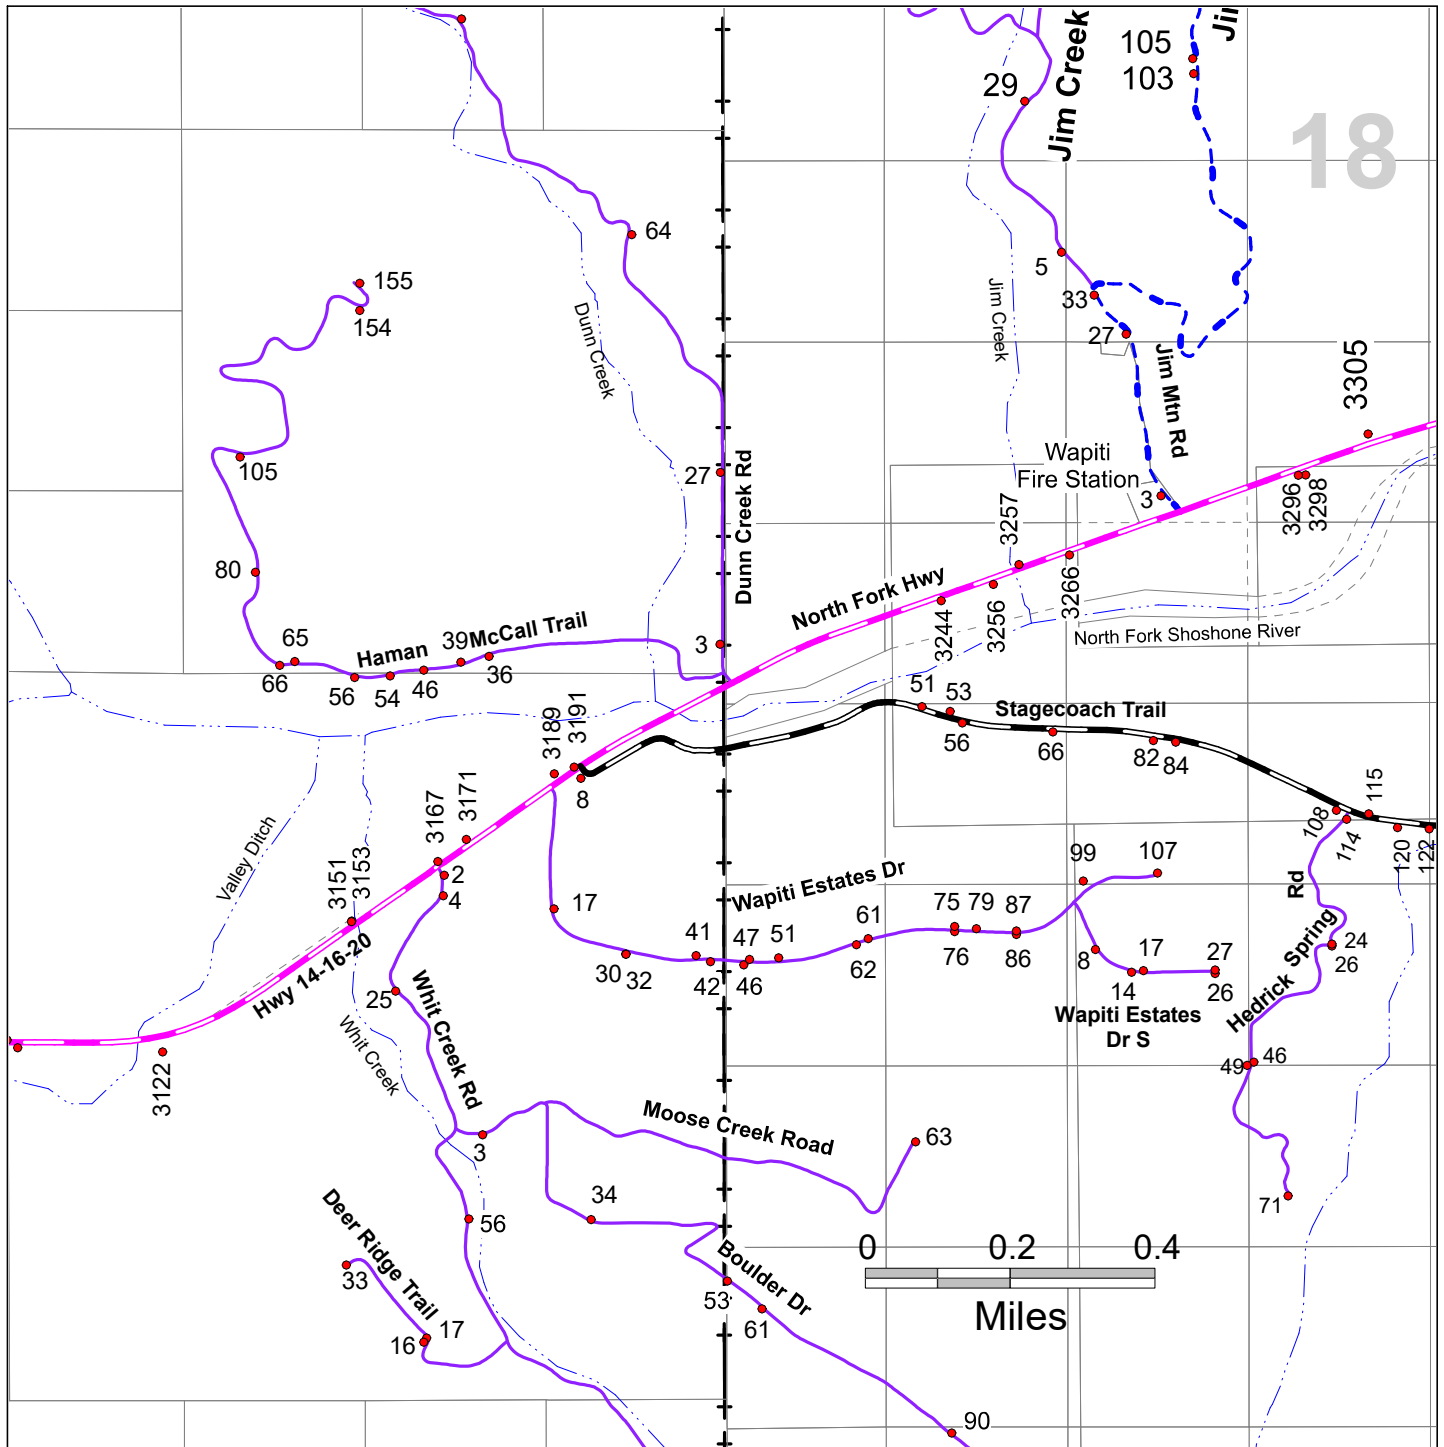

This map is for informational purposes only. The location and extent of roads, accesses, and property lines depicted hereon do not guarantee legal right of passage, ingress and egress, or property boundaries.

T52N R105W DETAIL B

52105B

18

- County Maintained
 - Chip Sealed
 - Dirt (various grades)
- State Maintained
 - Chip Sealed
 - Forest Service Maintained
 - Dirt (various grades)
 - Private Road
 - various surfaces

Cross Reference Road List:
 Dunn Cr Rd = Rd 6FV
 Jim Mtn Rd = Rd 6GV
 Northfork Hwy = Yellowstone Hwy; US Hwy 14-16-20